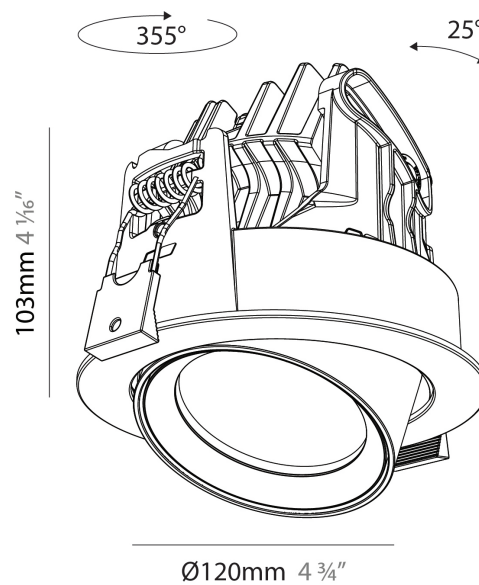

Series: Centriq
Subseries: Centriq Round Adjustable
Brand: Prolicht
Division: Architectural
Mounting Type: Recessed
Mounting Location: Ceiling
Subcategory: Spots

PHYSICAL

Shape: Cylinder
Diameter (mm): 120
Diameter (in): 4 3/4
Height (mm): 105
Height (in): 4 1/8
Min. Recessing Depth (mm): 120
Min. Recessing Depth (in): 4 3/4
Light Distribution: Adjustable / Direct
Weight (kg): 0.649
Diffuser: Lens Pack - No Lens / Opal / Linear Spread Lens / Honeycomb / Spread Lens
Fixture Finish: SSR / BKV / CWI / CRY / HAB / LAG / UFT / ITA / RUA / RUR / MIC / FTG / MYG / TWT / LOD / PUS / FRO / FUP / KIA / POP / BLS / SPG / MEY / GOH / GUM / CHC / COM / ABZ / JAG / OBR / MOS / ROR
Fixture Material: Aluminum
Cut-out Measurements: Dia. 112mm / 4 7/16"

ELECTRICAL

Lamp Type: LED (Zhaga Standard)
Input Wattage (W): 20.5
Total Output Wattage (W): 18.1
Dimming: Tri-Mode (Non-Dimming and Phase Dimming (120Vac only) and 0-10V Dimming)
Driver Included: Yes
Driver Location: Recessed Housing
Driver Type: Constant Current - Universal
Driver Class: Class 2
Input Voltage (V): 120 - 277
Constant Current (MA): 500

LED

Color Temperature (*K): 2700 / 3000 / 3500 / 4000
Max. Delivered Lumen (lm): 1432 / 1542 / 1432 / 1636
Nominal Lumen (lm): 1668 / 1797 / 1868 / 1907
CRI: >90 CRI
Lamp Life (hrs): 50000

OPTICAL

Reflector°: 10
Adjustability: Rotational 350°; Tilt 90°

RATINGS AND CERTIFICATIONS

Certified By: Certified for North American Standards
IP rating: IP20