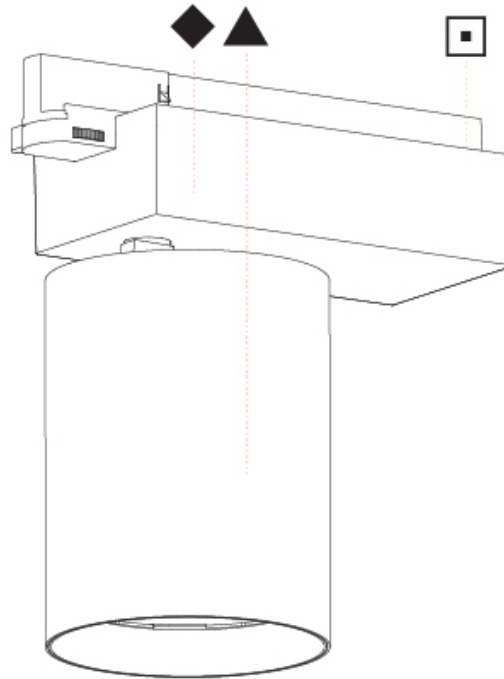

PROJECT

TYPE

SPECIFIER

QUANTITY

DATE