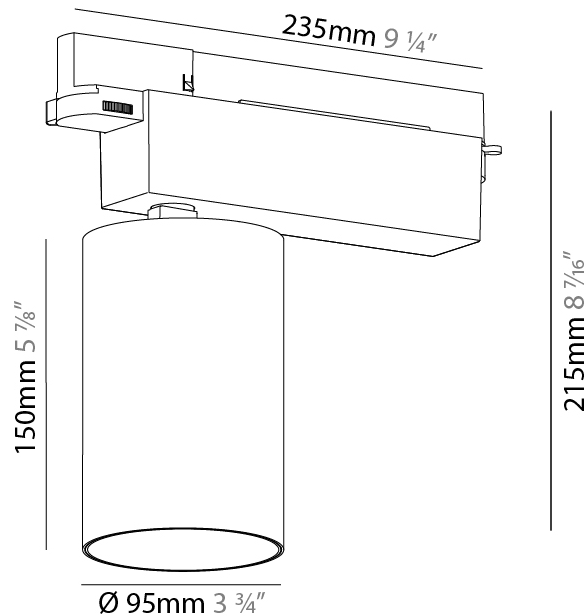

GENERAL

Series: Centriq
Subseries: Centriq 95
Brand: Prolicht
Division: Architectural
Mounting Type: Track
Mounting Location: Ceiling
Subcategory: Spots

PHYSICAL

Shape: Cylinder
Diameter (mm): 95
Diameter (in): 3 3/4
Length (mm): 235
Length (in): 9 1/4
Height (mm): 150
Height (in): 5 7/8
Light Distribution: Adjustable / Direct
Weight (kg): 1.4
Weight (lbs): 3.08
Fixture Finish: SSR / BKV / CWI / CRY / HAB / LAG / UFT / ITA / RUA / RUR / MIC / FTG / MYG / TWT / LOD / PUS / FRO / FUP / KIA / POP / BLS / SPG / MEY / GOH / GUM / CHC / COM / ABZ / JAG / OBR / MOS / ROR
Fixture Material: Aluminum

ELECTRICAL

Lamp Type: LED (Zhaga Standard)
Input Wattage (W): 12 / 15
Total Output Wattage (W): 10.8 / 13.5
Dimming: Tri-Mode (Non-Dimming and Phase Dimming (120Vac only) and 0-10V Dimming)
Driver Included: Yes
Driver Location: Integrated
Driver Type: Constant Current - Universal
Driver Class: Class 2
Input Voltage (V): 120 - 277
Constant Current (MA): 350

LED

Number of LEDs: 1
Color Temperature (°K): 2700 / 3000 / 3500 / 4000
Max. Delivered Lumen (lm): 830 / 930 / 1009 / 1030
Nominal Lumen (lm): 960 / 1070 / 1157 / 1180
CRI: >90 CRI
Lamp Life (hrs): 50000
Upon Request: Special Color Temperature Special Led

OPTICAL

Beam Angle: 8
Adjustability: Rotational 340°; Tilt 90°
Upon Request: Special Beam Angles

RATINGS AND CERTIFICATIONS

Certified By: Certified for North American Standards
IP rating: IP20