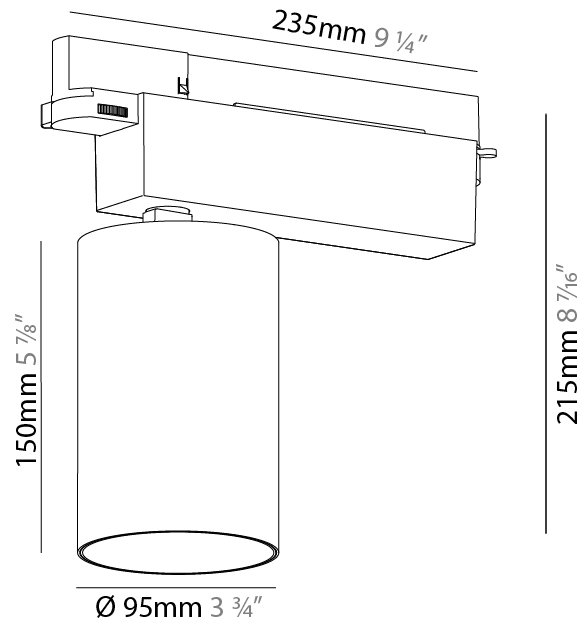

GENERAL

Series: Centriq
Subseries: Centriq 95
Brand: Prolicht
Division: Architectural
Mounting Type: Track
Mounting Location: Ceiling
Subcategory: Spots

PHYSICAL

Shape: Cylinder
Diameter (mm): 95
Diameter (in): 3 3/4
Length (mm): 235
Length (in): 9 1/4
Height (mm): 150
Height (in): 5 7/8
Light Distribution: Adjustable / Direct
Weight (kg): 1.495
Weight (lbs): 3.3
Fixture Finish: SSR / BKV / CWI / CRY / HAB / LAG / UFT / ITA / RUA / RUR / MIC / FTG / MYG / TWT / LOD / PUS / FRO / FUP / KIA / POP / BLS / SPG / MEY / GOH / GUM / CHC / COM / ABZ / JAG / OBR / MOS / ROR
Fixture Material: Aluminum

ELECTRICAL

Lamp Type: LED (Zhaga Standard)
Input Wattage (W): 26
Total Output Wattage (W): 23.6
Dimming: Tri-Mode (Non-Dimming and Phase Dimming (120Vac only) and 0-10V Dimming)
Driver Included: Yes
Driver Location: Integrated
Driver Type: Constant Current - Universal
Driver Class: Class 2
Input Voltage (V): 120 - 277
Constant Current (MA): 700

LED

Number of LEDs: 1
Color Temperature (°K): 2700 / 3000 / 3500 / 4000
Max. Delivered Lumen (lm): 2148 / 2289 / 2357 / 2405
Nominal Lumen (lm): 3113 / 3317 / 3416 / 3486
CRI: >90 CRI
Lamp Life (hrs): 50000
Upon Request: Special Color Temperature Special Led

OPTICAL

Reflector: 18 / 26 / 40
Adjustability: Rotational 340°; Tilt 90°
Upon Request: Special Beam Angles

RATINGS AND CERTIFICATIONS

Certified By: Certified for North American Standards
IP rating: IP20