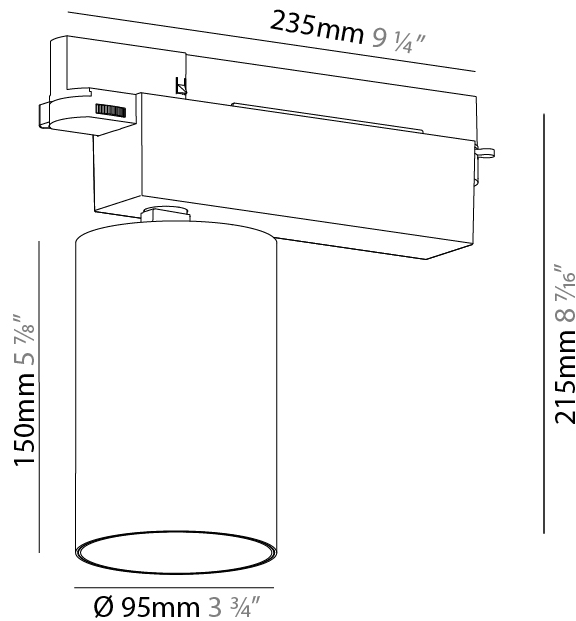

GENERAL

Series: Centriq
Subseries: Centriq 95
Brand: Prolicht
Division: Architectural
Mounting Type: Track
Mounting Location: Ceiling
Subcategory: Spots

PHYSICAL

Shape: Cylinder
Diameter (mm): 95
Diameter (in): 3 3/4
Length (mm): 235
Length (in): 9 1/4
Height (mm): 150
Height (in): 5 7/8
Light Distribution: Adjustable / Direct
Weight (kg): 1.495
Weight (lbs): 3.3
Fixture Finish: SSR / BKV / CWI / CRY / HAB / LAG / UFT / ITA / RUA / RUR / MIC / FTG / MYG / TWT / LOD / PUS / FRO / FUP / KIA / POP / BLS / SPG / MEY / GOH / GUM / CHC / COM / ABZ / JAG / OBR / MOS / ROR
Fixture Material: Aluminum

ELECTRICAL

Lamp Type: LED (Zhaga Standard)
Input Wattage (W): 34
Total Output Wattage (W): 30.9
Dimming: Tri-Mode (Non-Dimming and Phase Dimming (120Vac only) and 0-10V Dimming)
Driver Included: Yes
Driver Location: Integrated
Driver Type: Constant Current - Universal
Driver Class: Class 2
Input Voltage (V): 120 - 277
Constant Current (MA): 900

LED

Number of LEDs: 1
Color Temperature (°K): 2700 / 3000 / 3500 / 4000
Max. Delivered Lumen (lm): 2710 / 2893 / 2974 / 3035
Nominal Lumen (lm): 3928 / 4193 / 4310 / 4398
CRI: >90 CRI
Lamp Life (hrs): 50000
Upon Request: Special Color Temperature Special Led

OPTICAL

Reflector: 18 / 26 / 40
Adjustability: Rotational 340°; Tilt 90°
Upon Request: Special Beam Angles

RATINGS AND CERTIFICATIONS

Certified By: Certified for North American Standards
IP rating: IP20