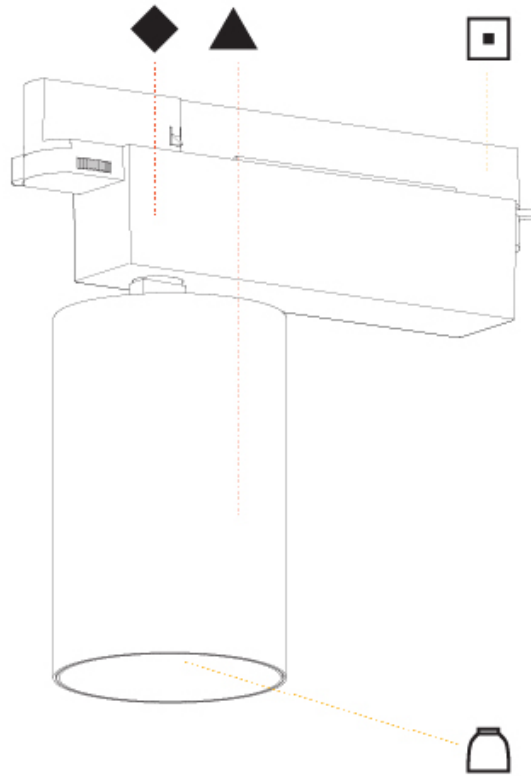

CENTRIQ 95 TRACK

A3T016-

PROJECT

TYPE

SPECIFIER

QUANTITY

DATE

A